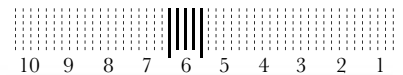

Sanction 2.0 All Mountain / Enduro

- G11SAN2XS 26 M SANCTION 2.0XS
- G11SAN2S 26 M SANCTION 2.0 S
- G11SAN2M 26 M SANCTION 2.0 M
- G11SAN2L 26 M SANCTION 2.0 L
- G11SAN2XL 26 M SANCTION 2.0 XL

COLOR	☐ White
SIZES	☰ XS, S, M, L, XL
FRAME	☑ Monocoque 6061-T6 Aluminum Frame w/ Independent Drivetrain™ Suspension System W/ 150mm Travel, Tapered Headtube, 12X135mm Maxle Thru Axle Dropout
FORK	↑ Rock Shox Lyrik R Coil, 160mm Travel, 20X110mm Maxle, W/ Rebound Adjust & Tapered 1.5"--> 1 1/8" Alloy Steerer
REAR SHOCK	☐ Fox Shox Float R, 7.5"X2.0", W/ Rebound Adjust
CHAIN DEVICE	☐ N/A
CRANKSET	☉ Shimano FC-M545, 36/22T, W/ Bashguard
BOTTOM BRACKET	☐ Shimano 2-Piece, 73mm
PEDALS	☐ Slimline Cast Pedal, W/ Sealed Cartridge Bearings & Replaceable Pins
F. DERAILLEUR	☞ Shimano SLX, FD-M665
R. DERAILLEUR	☞ SRAM X7, Mid Cage
SHIFTERS	⊕ SRAM X7, Trigger
REAR COGS	☯ Shimano CS-HG61, 9 Speed, 12-36T
CHAIN	☐ HG73
RIMS	○ Alex SX44, W/ Eyelet, 32H
F/R TIRES	☞ Maxxis Highroller, 26X2.35", 60TPI
FRONT HUB	☐ All Terra Alloy Sealed Bearing Disc, 20X110mm Thru Axle
REAR HUB	☐ All Terra Alloy Sealed Bearing Cassette, 12X135mm Thru Axle
SPOKES/NIPPLES	☼ DT Swiss Champion, 2.0 Stainless, DT Swiss Brass
FRONT BRAKE	☞ Formula RX, 180mm Rotor
REAR BRAKE	☞ Formula RX, 180mm Rotor
BRAKE LEVERS	☑ Formula RX W/ Mix Master
HANDLEBAR	~ Gravity Maximus OS, 31.8mm Clamp, 710mm Width, 25mm Rise, 31.8mm Clamp
STEM	☐ Race Face Evolve AM, XS-M = 50mm, L/XL = 70mm Length
HEADSET	☉ Gravity DL, 1.5" External Lower Cup, 1 1/8" Zerostack Upper Cup
SADDLE	☐ WTB Silverado Race SL w/ Cromoly Rail
SEAT POST	↑ X-Fusion Hilo, W/ 100mm Height Adjust

GOES DOWN GOES UP

What & Why

Monocoque Aluminum Frame
Lightweight + Bombproof; allows optimal shock/pivot placement.

Independent Drivetrain™
Efficiency personalized; simplicity achieved.

Enduro Geometry
Race to the bottom, still ride to the top.